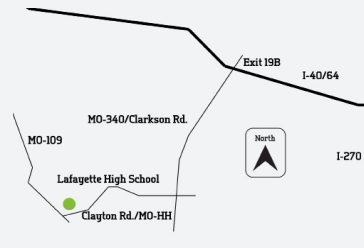

# TOUR DE Wildwood

### Location, Information & Directions

<b>Start</b>	Lafayette High School 17050 Clayton Rd. Wildwood, MO 63011
<b>Routes</b>	9, 22, 36 or 45 miles
<b>Terrain</b>	Moderately hilly to very hilly, with big hills on all routes
<b>Fees</b>	Free

## Map

**Directions** From I-40/64 and MO-340/Clarkson Rd (exit 19B), turn left onto Clarkson Rd/Olive Blvd/MO-340 west. Continue on Clarkson Rd/MO-340 west. Turn right onto Clayton Rd/MO-HH and proceed 3.2 miles to Lafayette High School.